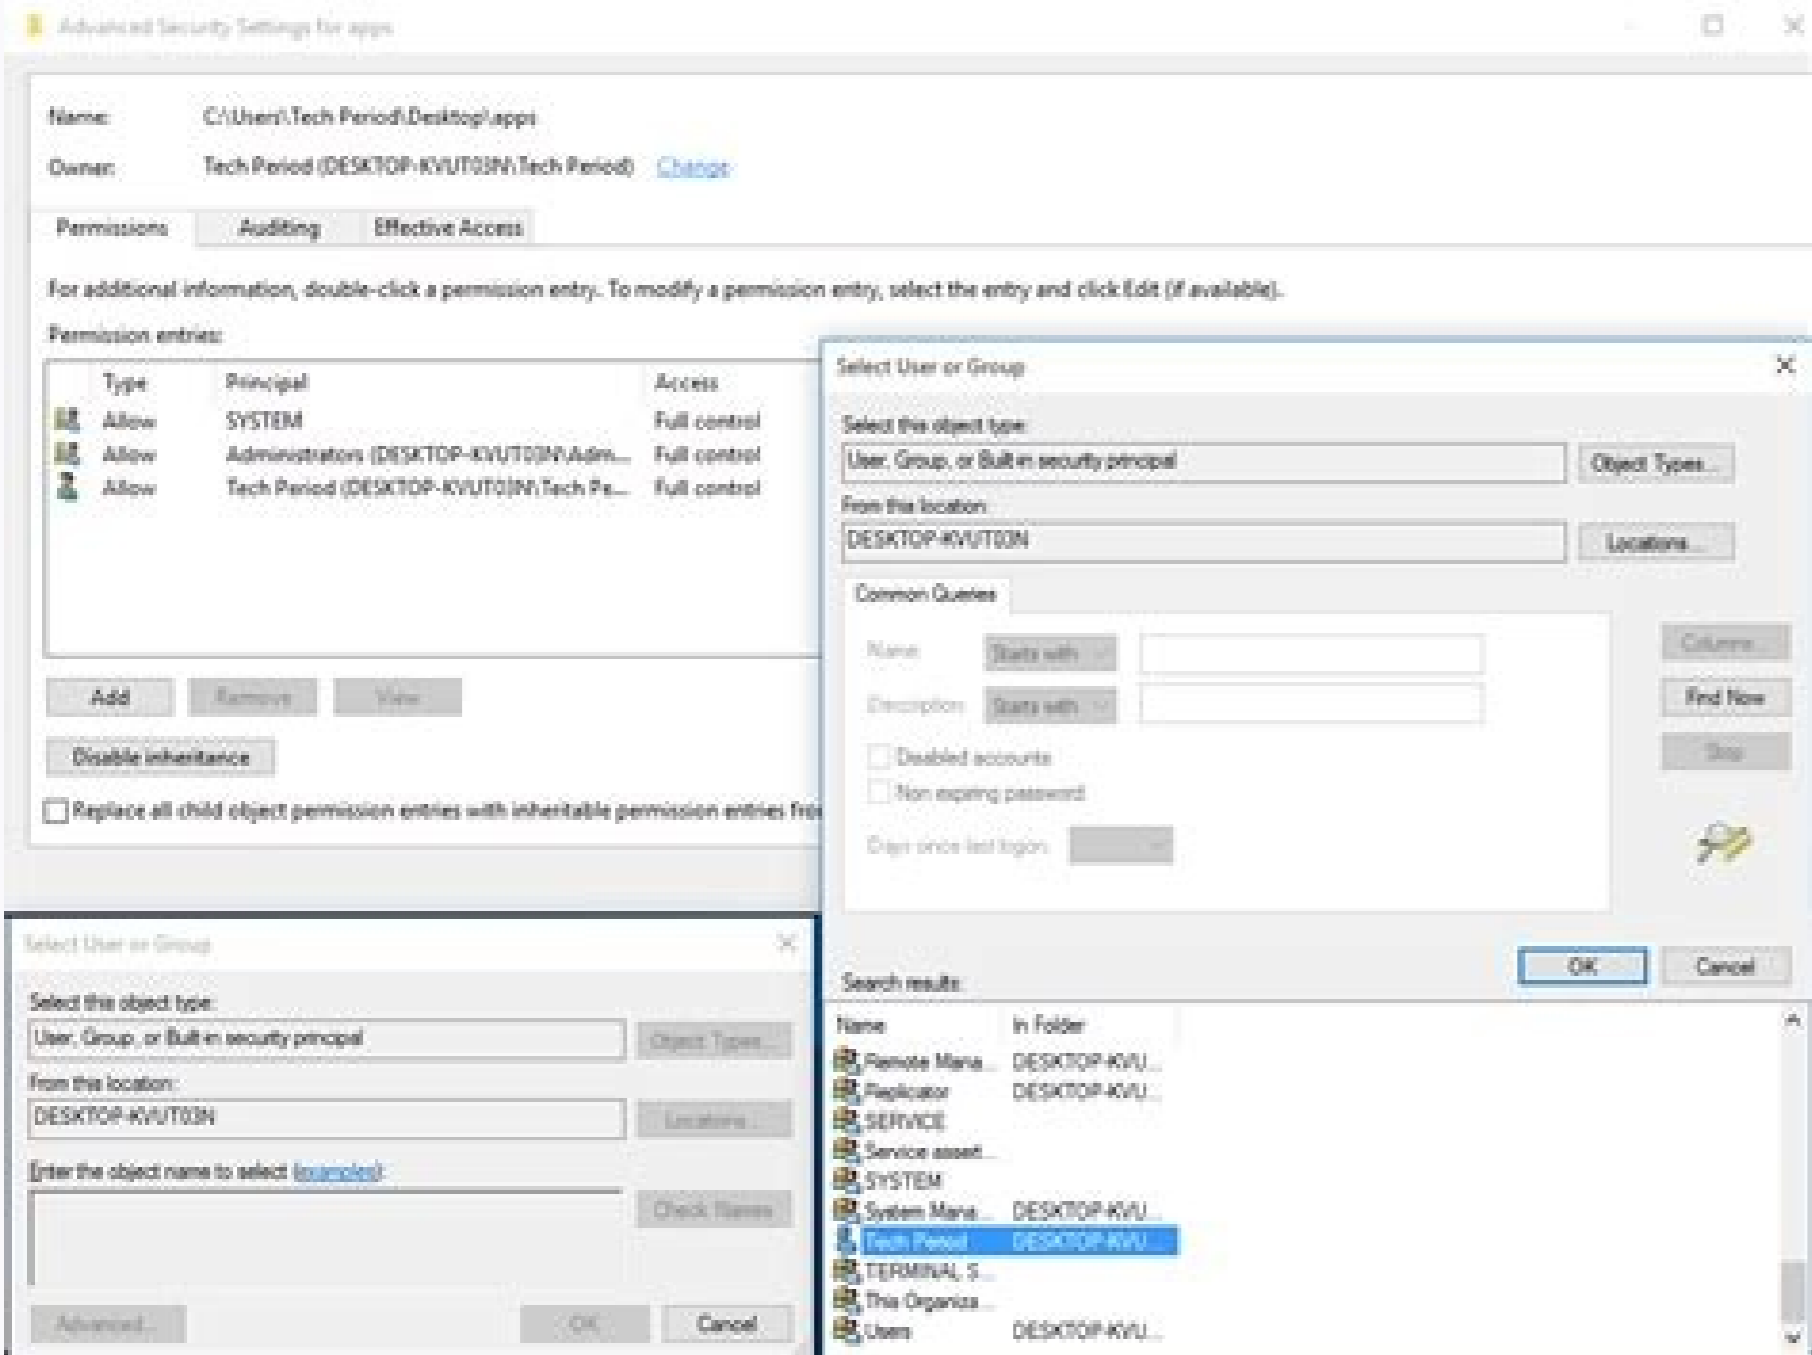

Photoshop cs5 manual software free windows 10 download

[Download photoshop cs5 for pc.](#) [Download photoshop cs5 for windows 7.](#)